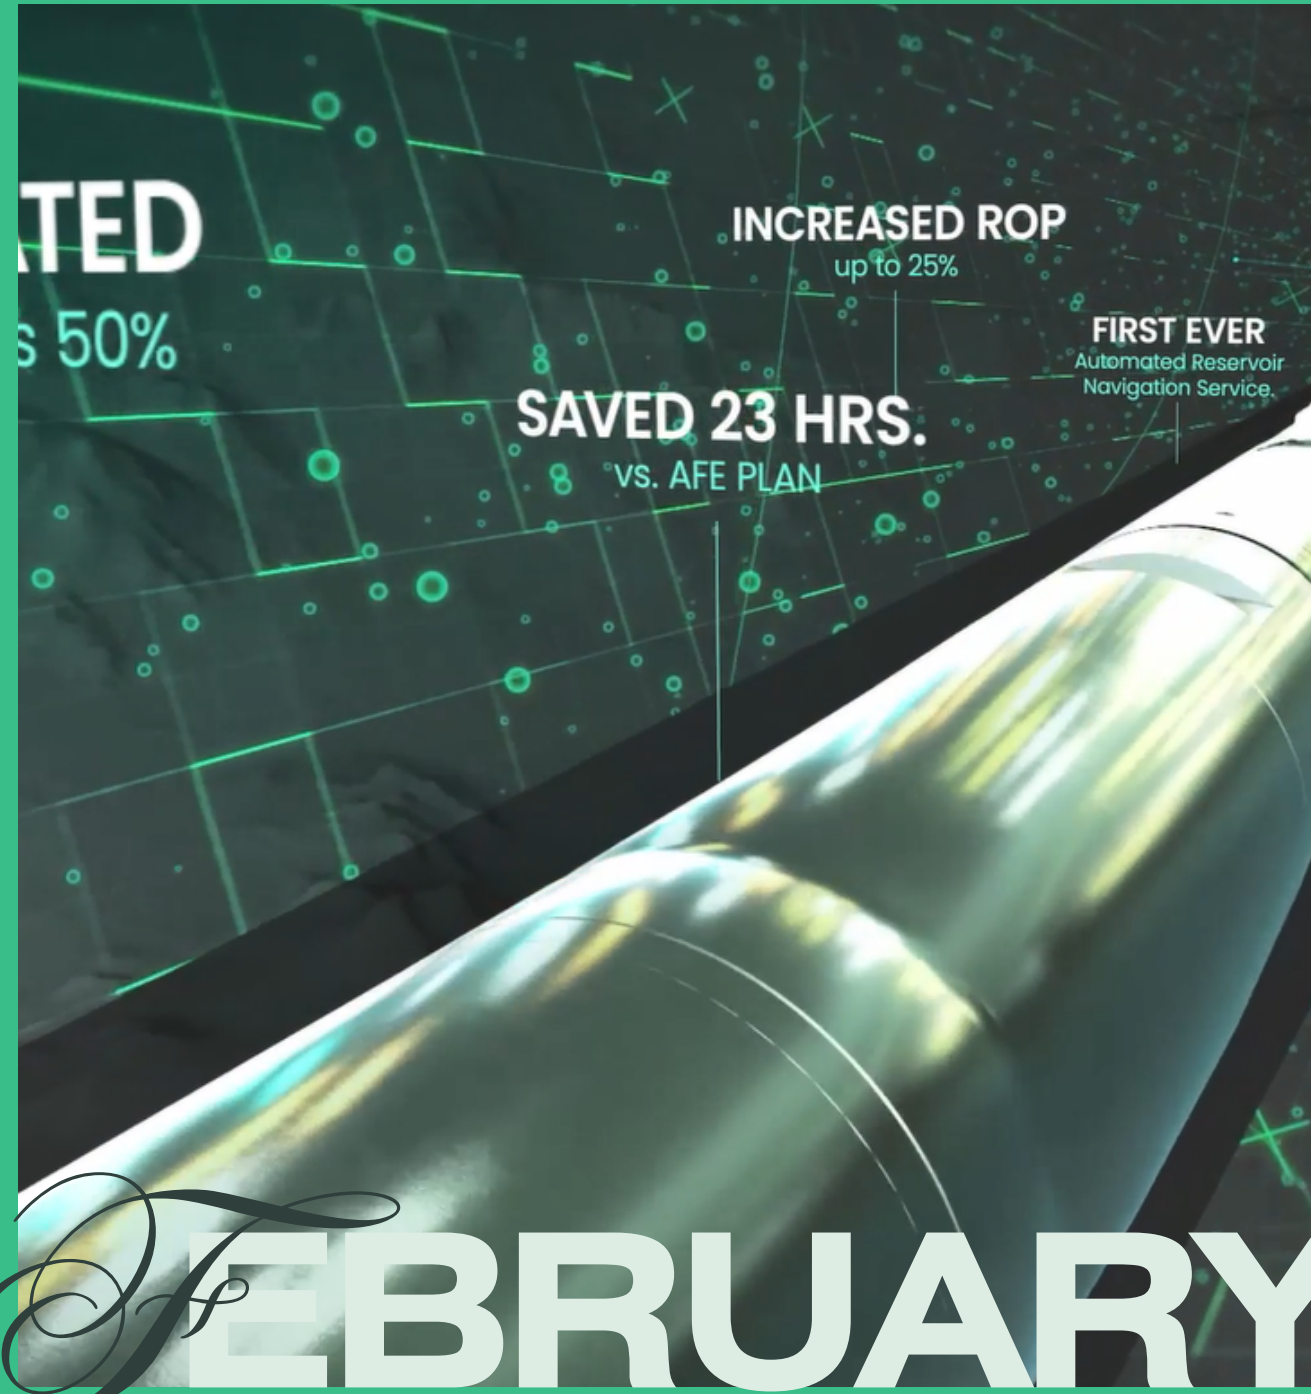

MON	TUE	WED	THU	FRI	SAT	SUN
			1	2	3	4
5	6	7	8	9	10	11
12	13	14	15	16	17	18
19	20	21	22	23	24	25
26	27	28	29